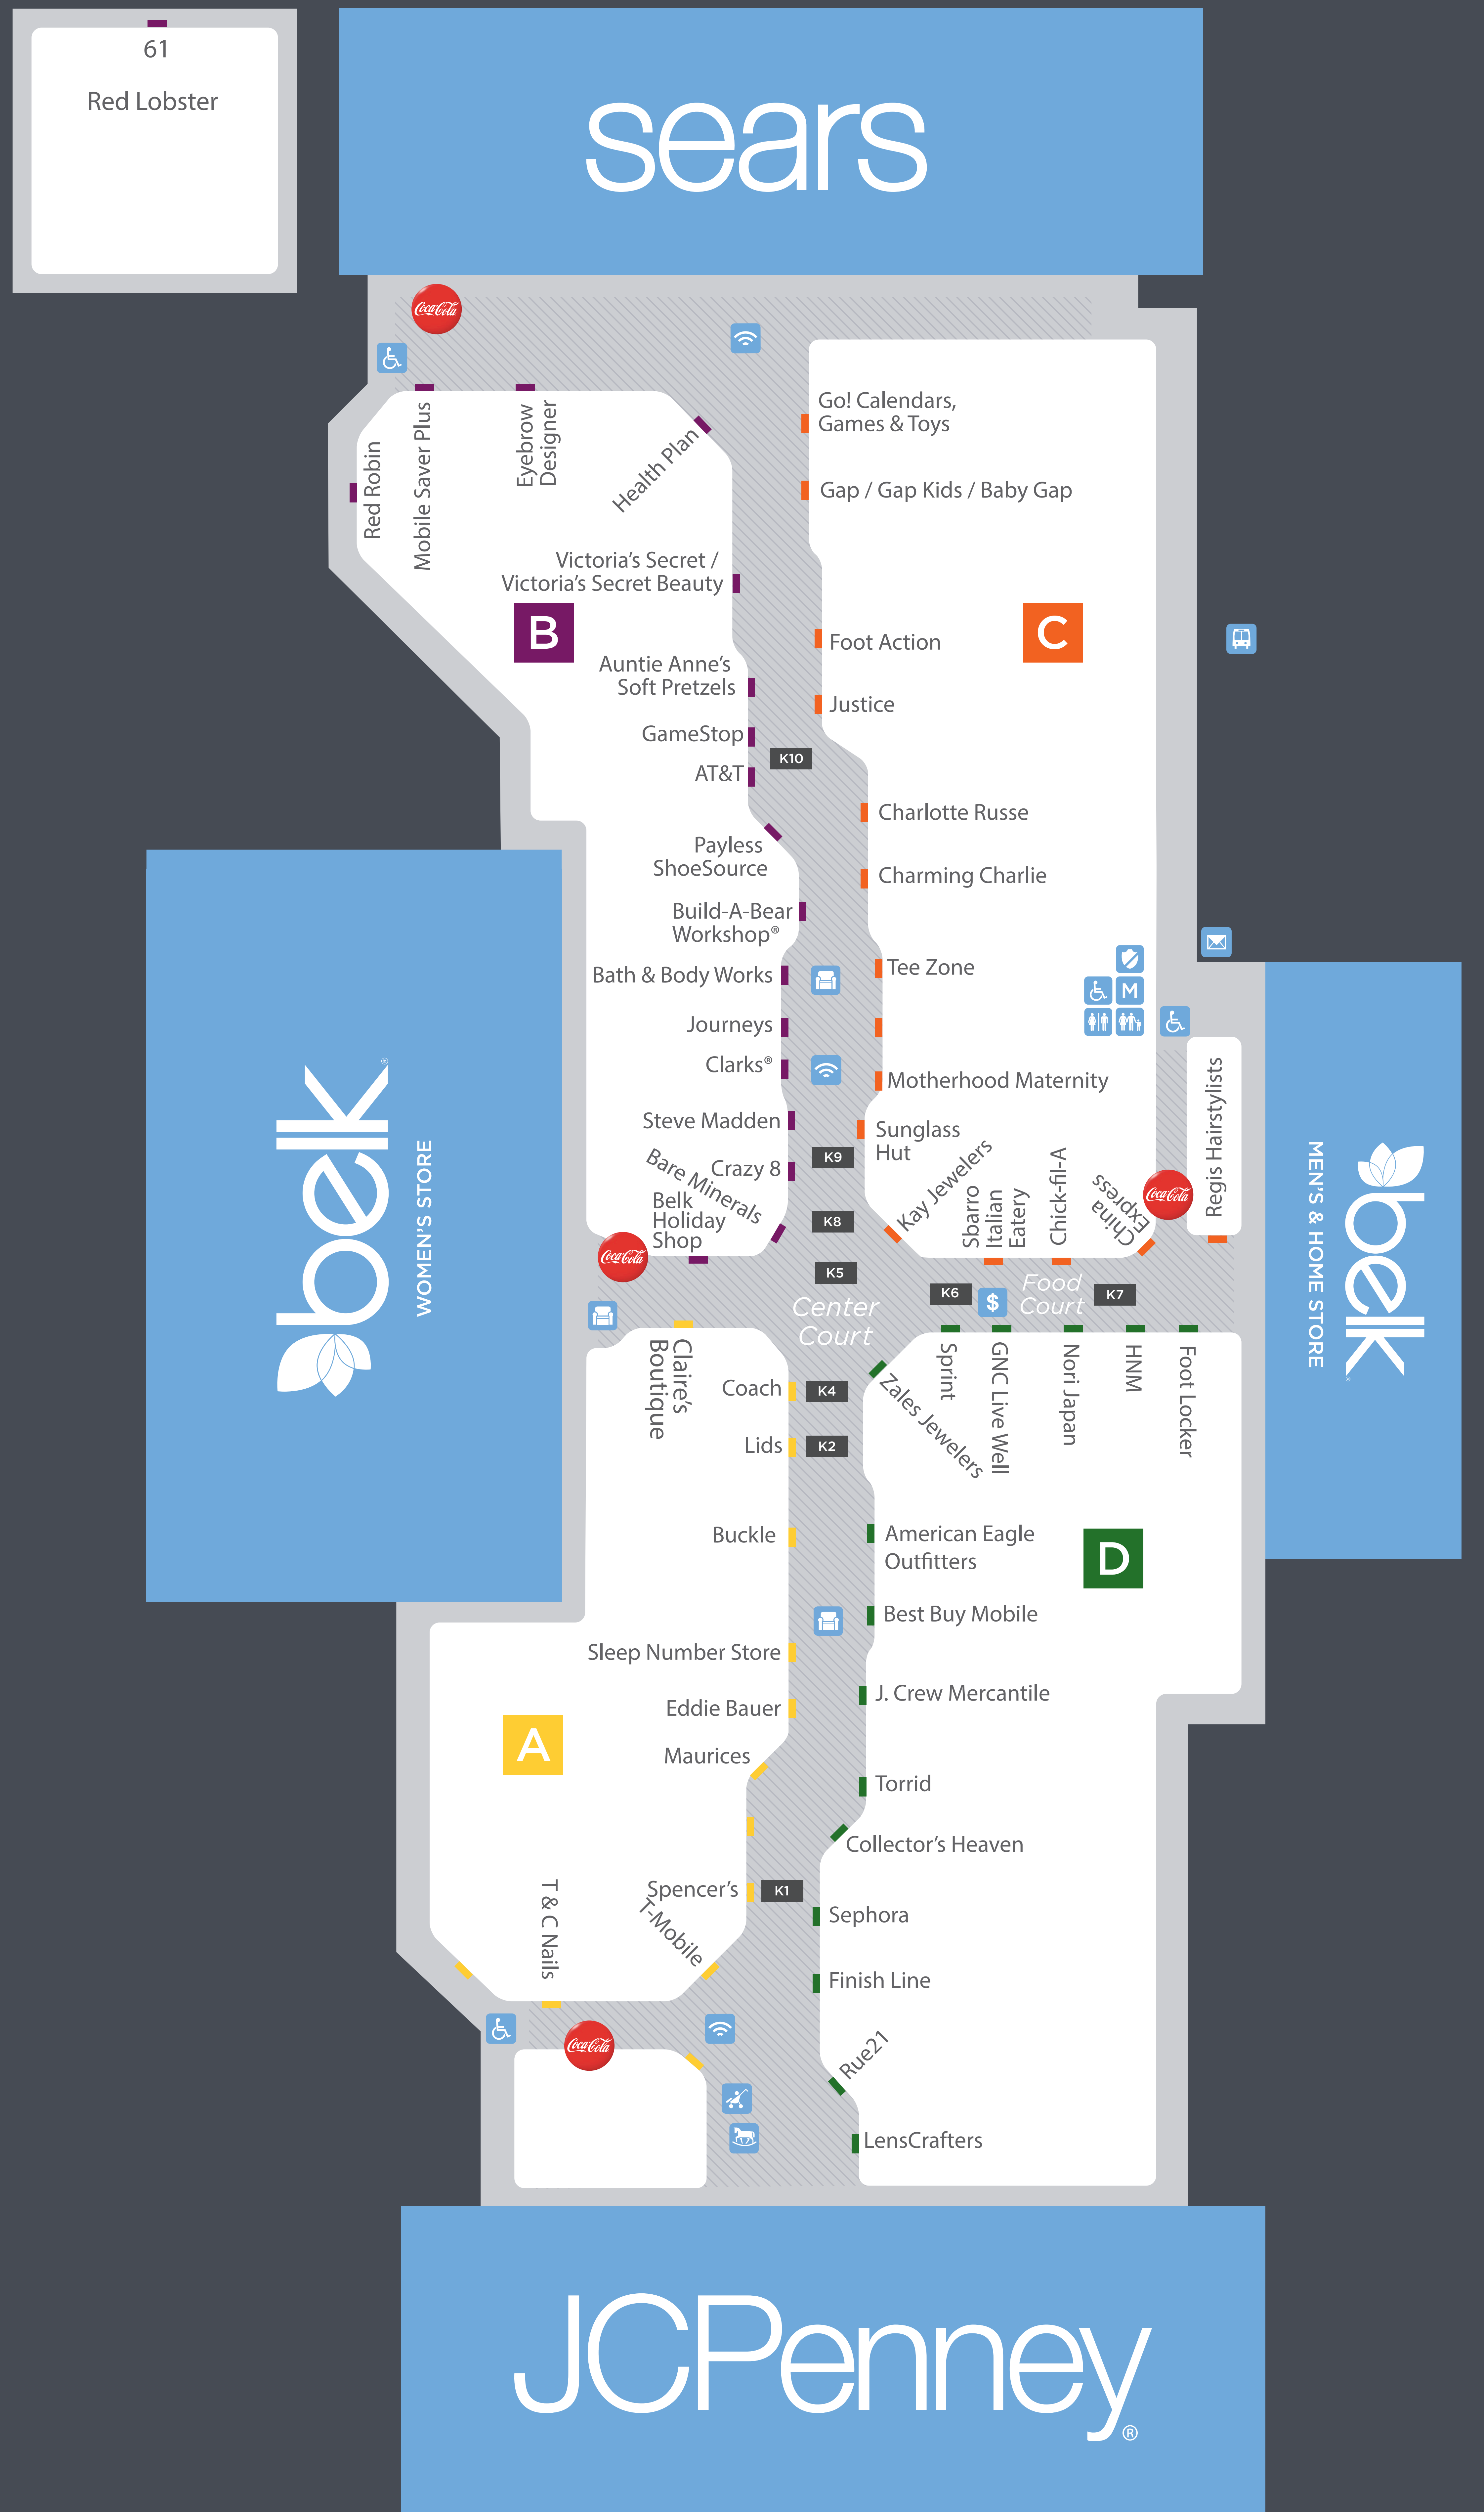

SHOES & FOOTWEAR

American Eagle Outfitters	D
Buckle	A
Charlotte Russe	C
Clarks®	B
Eddie Bauer	A
Journeys	B
Maurices	A
Payless ShoeSource	B
Rue21	D
Steve Madden	B

SPECIALTY RETAIL, GIFTS & LUGGAGE

Belk Holiday Shop	B
Clarks®	B
Collector's Heaven	D
Go! Calendars, Games & Toys [Holiday]	C
Hickory Farms [Holiday]	K8
Personalize Yours	A
Sleep Number Store	A
Steve Madden	B
Sunglass Hut	C
Tee Zone	C

SPORTING GOODS & APPAREL

Collector's Heaven	D
Finish Line	D
Foot Action	C
Foot Locker	D
Lids	A

TOYS, GAMES & HOBBIES

Build-A-Bear Workshop®	B
GameStop	B
Go! Calendars, Games & Toys [Holiday]	C
Spencer Gifts	A

MEN'S FASHION & SPECIALTY

American Eagle Outfitters	D
Buckle	A
Eddie Bauer	A
Gap / Gap Kids / babyGap	C
J. Crew Mercantile	D
Rue21	D

WOMEN'S FASHION & SPECIALTY

American Eagle Outfitters	D
Buckle	A
Charming Charlie	C
Charlotte Russe	C
Eddie Bauer	A
Gap / Gap Kids / babyGap	C
J.Crew Mercantile	D
Maurices	A
Motherhood Maternity	C
Rue 21	D
Torrid	D
Victoria's Secret / Victoria's Secret Beauty	B

MEN'S & WOMEN'S FASHION

J.Crew Mercantile	D
American Eagle Outfitters	D
Buckle	A
Eddie Bauer	A
Gap / Gap Kids / babyGap	C
Rue 21	D

LEGEND

ATM	■
Bus Stop	■
Family Restrooms	■
Handicap Accessible / Complimentary Wheelchairs	■
Mailboxes	■
Mall Management	■
Play Area	■
Restrooms	■
Security Office	■
Soft Seating	■
Strollers	■
Wi-Fi	■

CHARLOTTESVILLE FASHION SQUARE

LET'S BE SOCIAL

Follow us on your favorite network. For promotions and events, visit: charlottesvillefashion.com, facebook.com/CharlottesvilleFashion, instagram.com/chfashionsquare/, [@CHFashionsquare](https://twitter.com/CHFashionsquare)

QUESTIONS?
Guests with general questions or those needing special assistance are encouraged to contact the mall management office at:
(434) 973-9332

MANAGED BY
WASHINGTON PRIME GROUP

blue outdoor

FOR ADVERTISING INFORMATION
CALL 1-888-759-0209